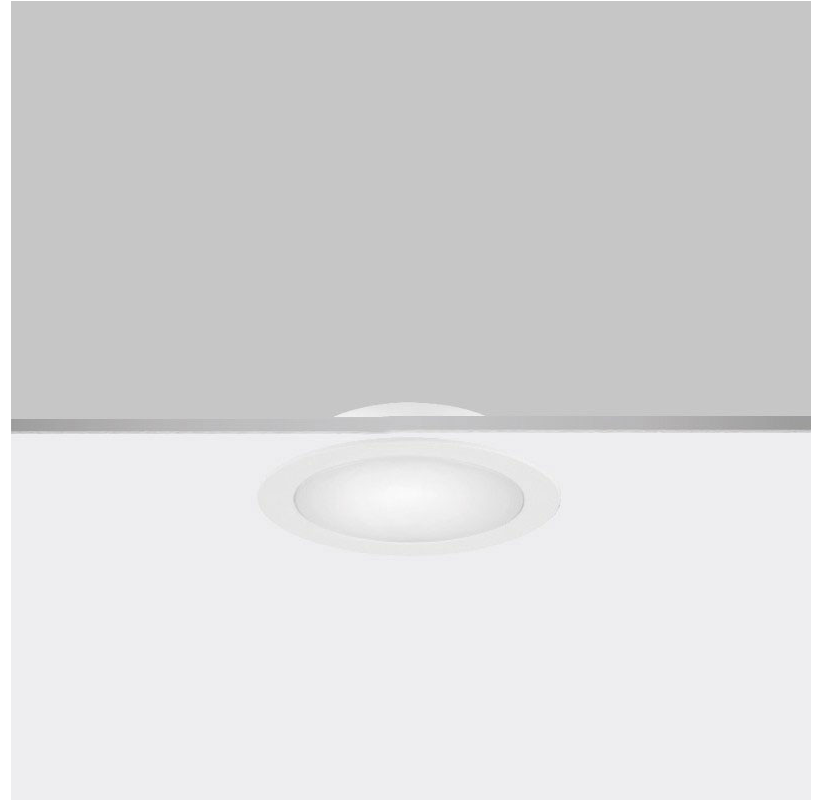

DIXIT RA7 RECESSED

E5612021

base number

PROJECT	_____
TYPE	_____
SPECIFIER	_____
QUANTITY	_____
DATE	_____

1. To build a product code in our configurator select the specify button on the base model # product page
2. To build a manual product code on this datasheet choose from the options listed below in blue font and add the suffix to the base model #

GENERAL

Series: Dixit
Subseries: Dixit RA7
Brand: Ivela
Division: Exterior
Mounting Type: Recessed
Mounting Location: Ceiling
Subcategory: Downlight

PHYSICAL

Shape: Round
Diameter (mm): 67
Diameter (in): 2 ⁵/₈
Height (mm): 23
Height (in): 7/8
Min. Recessing Depth (mm): 30
Min. Recessing Depth (in): 1 ³/₁₆
Light Distribution: Direct
Weight (kg): 0.1
Weight (lbs): 0.22
Diffuser: Opal Polycarbonate
Fixture Finish: MWH
Fixture Material: Aluminum Die Cast

ELECTRICAL

Lamp Type: LED
Total Output Wattage (W): 4.6
Dimming: Tri-Mode (Non-Dimming and Phase Dimming (120Vac only) and 0-10V Dimming)
Driver Included: No
Driver Location: Remote
Driver Type: Constant Current - Universal
Driver Class: Class 2
Input Voltage (V): 120 - 277
Constant Current (MA): 500

LED

Color Temperature (°K): 3000
Max. Delivered Lumen (lm): 378
CRI: >85 CRI
Lamp Life (hrs): 50000

OPTICAL

Optic°: 120

RATINGS AND CERTIFICATIONS

Certified By: Certified for North American Standards
IP rating: IP44
IK Rating: IK07