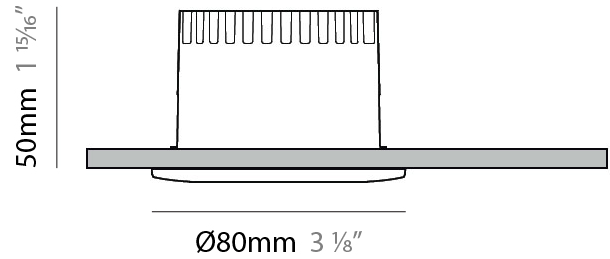

GENERAL

Series: Dixit
Subseries: Dixit RA8
Brand: Ivela
Division: Exterior
Mounting Type: Recessed
Mounting Location: Ceiling
Subcategory: Downlight

PHYSICAL

Shape: Round
Diameter (mm): 80
Diameter (in): 3 1/8
Height (mm): 50
Height (in): 1 15/16
Min. Recessing Depth (mm): 90
Min. Recessing Depth (in): 3 9/16
Light Distribution: Direct
Weight (kg): 0.4
Weight (lbs): 8.81
Diffuser: Clear Polycarbonate
Fixture Finish: MWH
Fixture Material: Aluminum Die Cast
Cut-out Measurements: 70mm / 2 3/4"

OPTICAL

Optic°: 26
Beam Angle: Symmetric
Adjustability: Fixed
Upon Request: Optics 45° (mirror metallized) / 65° (white)

RATINGS AND CERTIFICATIONS

Certified By: CSA Certified to UL and CSA Standards
IP rating: IP65
IK Rating: IK08

GENERAL

Series: Dixit
 Subseries: Dixit RA7
 Brand: Ivela
 Division: Exterior
 Mounting Type: Recessed
 Mounting Location: Ceiling
 Subcategory: Downlight

PHYSICAL

Shape: Round
 Diameter (mm): 67
 Diameter (in): 2 ⁵/₈
 Height (mm): 23
 Height (in): 7/8
 Min. Recessing Depth (mm): 30
 Min. Recessing Depth (in): 1 ³/₁₆
 Light Distribution: Direct
 Weight (kg): 0.1
 Weight (lbs): 0.22
 Diffuser: Opal Polycarbonate
 Fixture Finish: MWH
 Fixture Material: Aluminum Die Cast