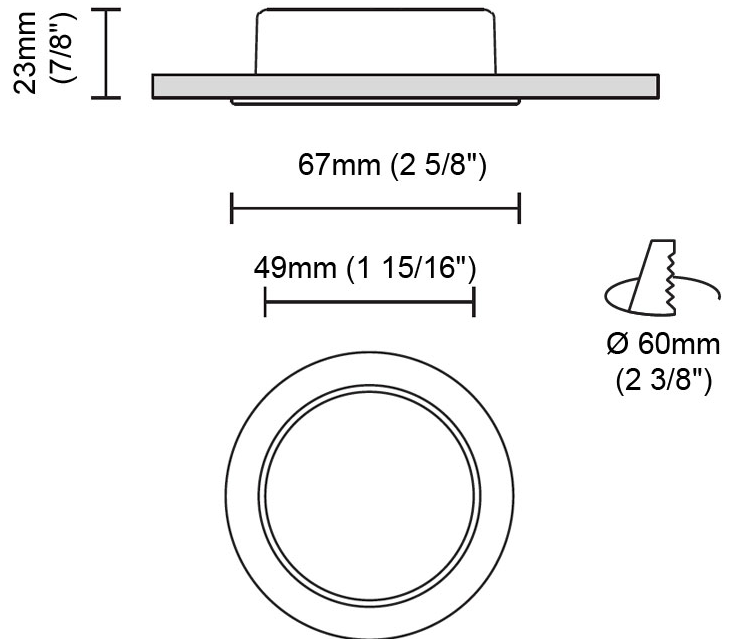

DIXIT RA7 RECESSED

E5612021

base number

PROJECT	_____
TYPE	_____
SPECIFIER	_____
QUANTITY	_____
DATE	_____

1. To build a product code in our configurator select the specify button on the base model # product page
2. To build a manual product code on this datasheet choose from the options listed below in blue font and add the suffix to the base model #

GENERAL

Series: Dixit
Subseries: Dixit RA7
Brand: Ivela
Division: Exterior
Mounting Type: Recessed
Mounting Location: Ceiling
Subcategory: Downlight

PHYSICAL

Shape: Round
Diameter (mm): 67
Diameter (in): 2 ⁵/₈
Height (mm): 23
Height (in): 7/8
Min. Recessing Depth (mm): 30
Min. Recessing Depth (in): 1 ³/₁₆
Light Distribution: Direct
Weight (kg): 0.1
Weight (lbs): 0.22
Diffuser: Opal Polycarbonate
Fixture Finish: MWH
Fixture Material: Aluminum Die Cast

ELECTRICAL

Lamp Type: LED
Total Output Wattage (W): 4.6
Dimming: Tri-Mode (Non-Dimming and Phase Dimming (120Vac only) and 0-10V Dimming)
Driver Included: No
Driver Location: Remote
Driver Type: Constant Current - Universal
Driver Class: Class 2
Input Voltage (V): 120 - 277
Constant Current (MA): 500

LED

Color Temperature (°K): 3000
Max. Delivered Lumen (lm): 378
CRI: >85 CRI
Lamp Life (hrs): 50000

OPTICAL

Optic°: 120

RATINGS AND CERTIFICATIONS

Certified By: Certified for North American Standards
IP rating: IP44
IK Rating: IK07